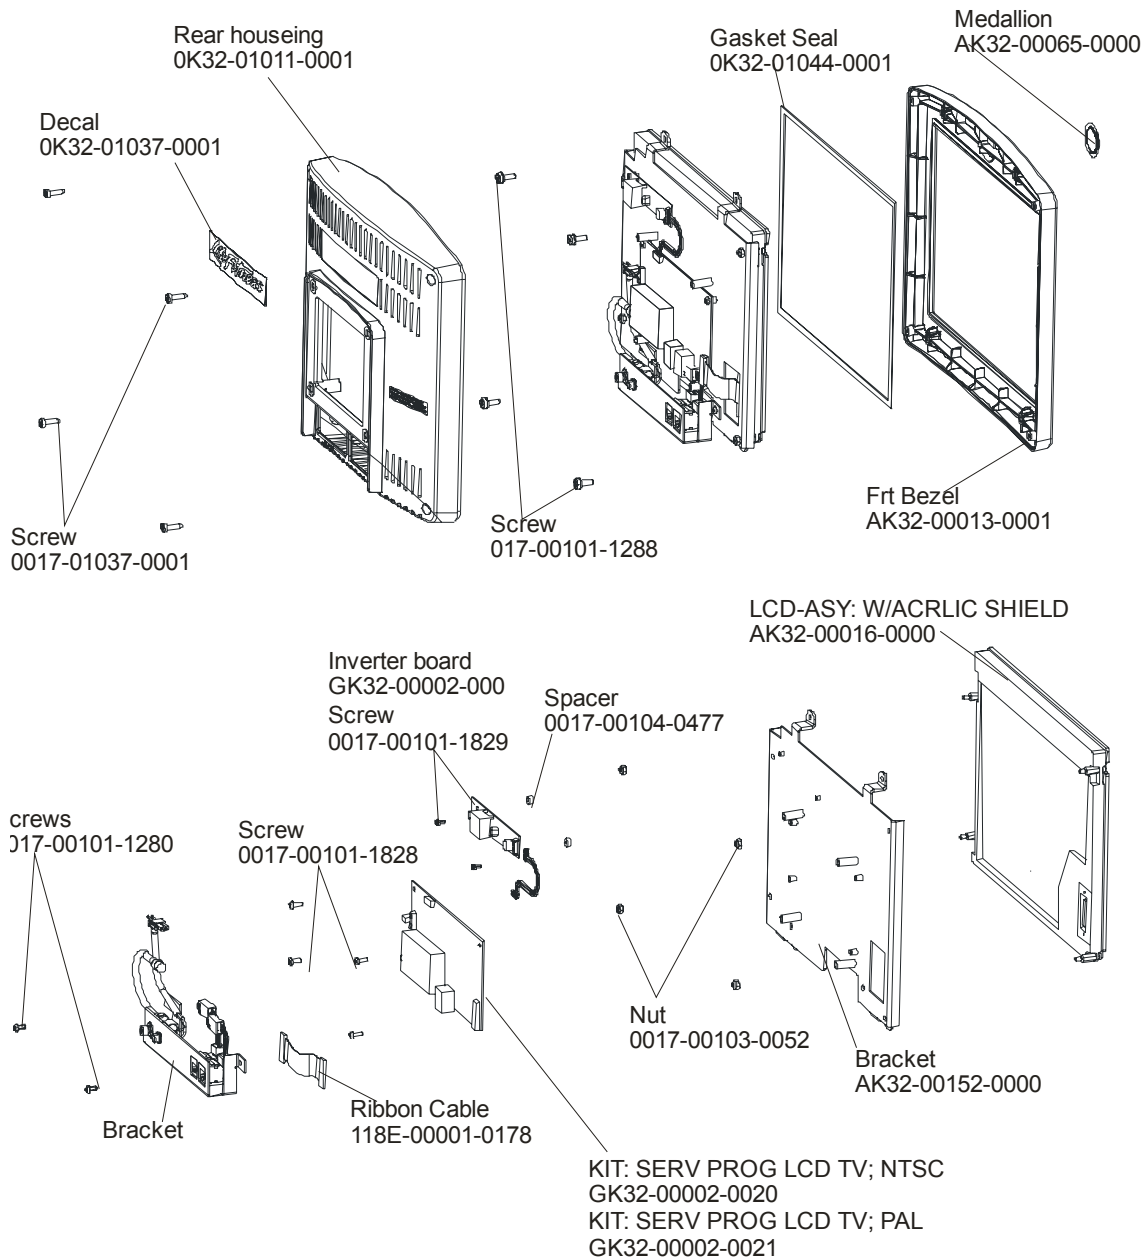

ARCTIC SILVER 97TEZ
Entertainment TV Console

97TEZ-0xxx-01
S/N TWZ10000 and up